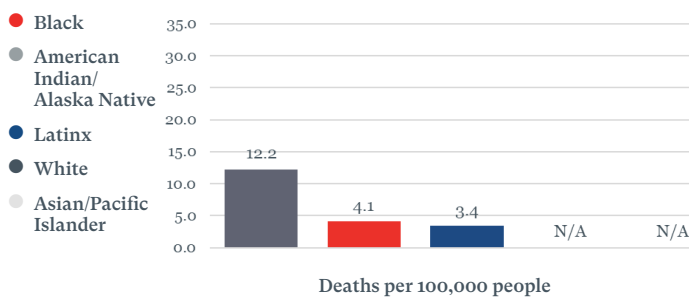

GUN SUICIDES AND SUICIDE ATTEMPTS

Every year, an average of **441** people in Louisiana die by gun suicides and **144** are wounded by gun suicide attempts—a rate of **9.1** suicides and **3.1** suicide attempts per 100,000 people. Louisiana has the **9th-highest** rate of gun suicides and gun suicide attempts in the US.

Gun Suicides By Race/Ethnicity in Louisiana