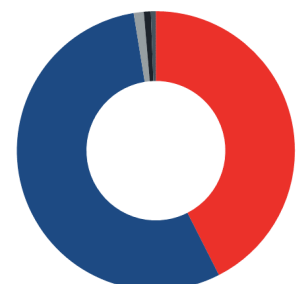

Sources

Gun deaths: CDC, WONDER, five-year average: 2016–2020.

Gun violence trends: CDC, WONDER, 2011–2020.

Gun injuries: Ted R. Miller and David Swedler analysis of HCUP nonfatal injury: 2017.

Cost of gun violence: Ted R. Miller analysis of CDC fatal injury: 2018 and HCUP nonfatal injury: 2017.

Totals do not always sum to 100% due to rounding.