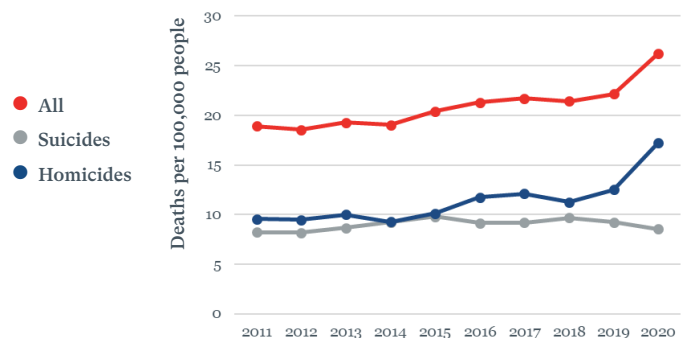

Gun Violence in Louisiana

OVERVIEW

In an average year, **1,036** people die and **4,397** are wounded by guns in Louisiana. Louisiana has the **1st-highest** rate of gun violence in the US.

Data on states, congressional districts, and counties:
[EveryStat.org](https://www.everystat.org)

GUN DEATHS OVER TIME

In Louisiana, the rate of gun deaths increased **39%** from 2011 to 2020, compared to a **33%** increase nationwide. The rate of gun suicides increased **4%** and gun homicides increased **81%** compared to a **12%** increase and **70%** increase nationwide, respectively.