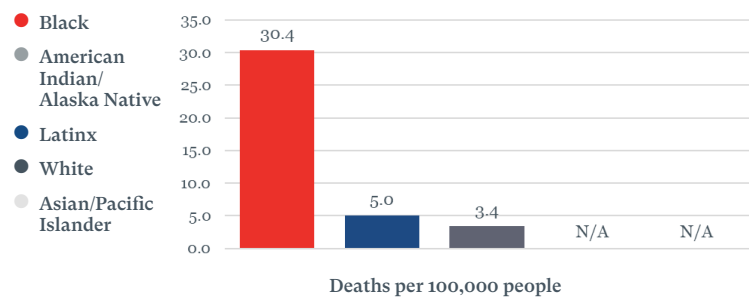

Gun Homicides By Race/Ethnicity in Louisiana